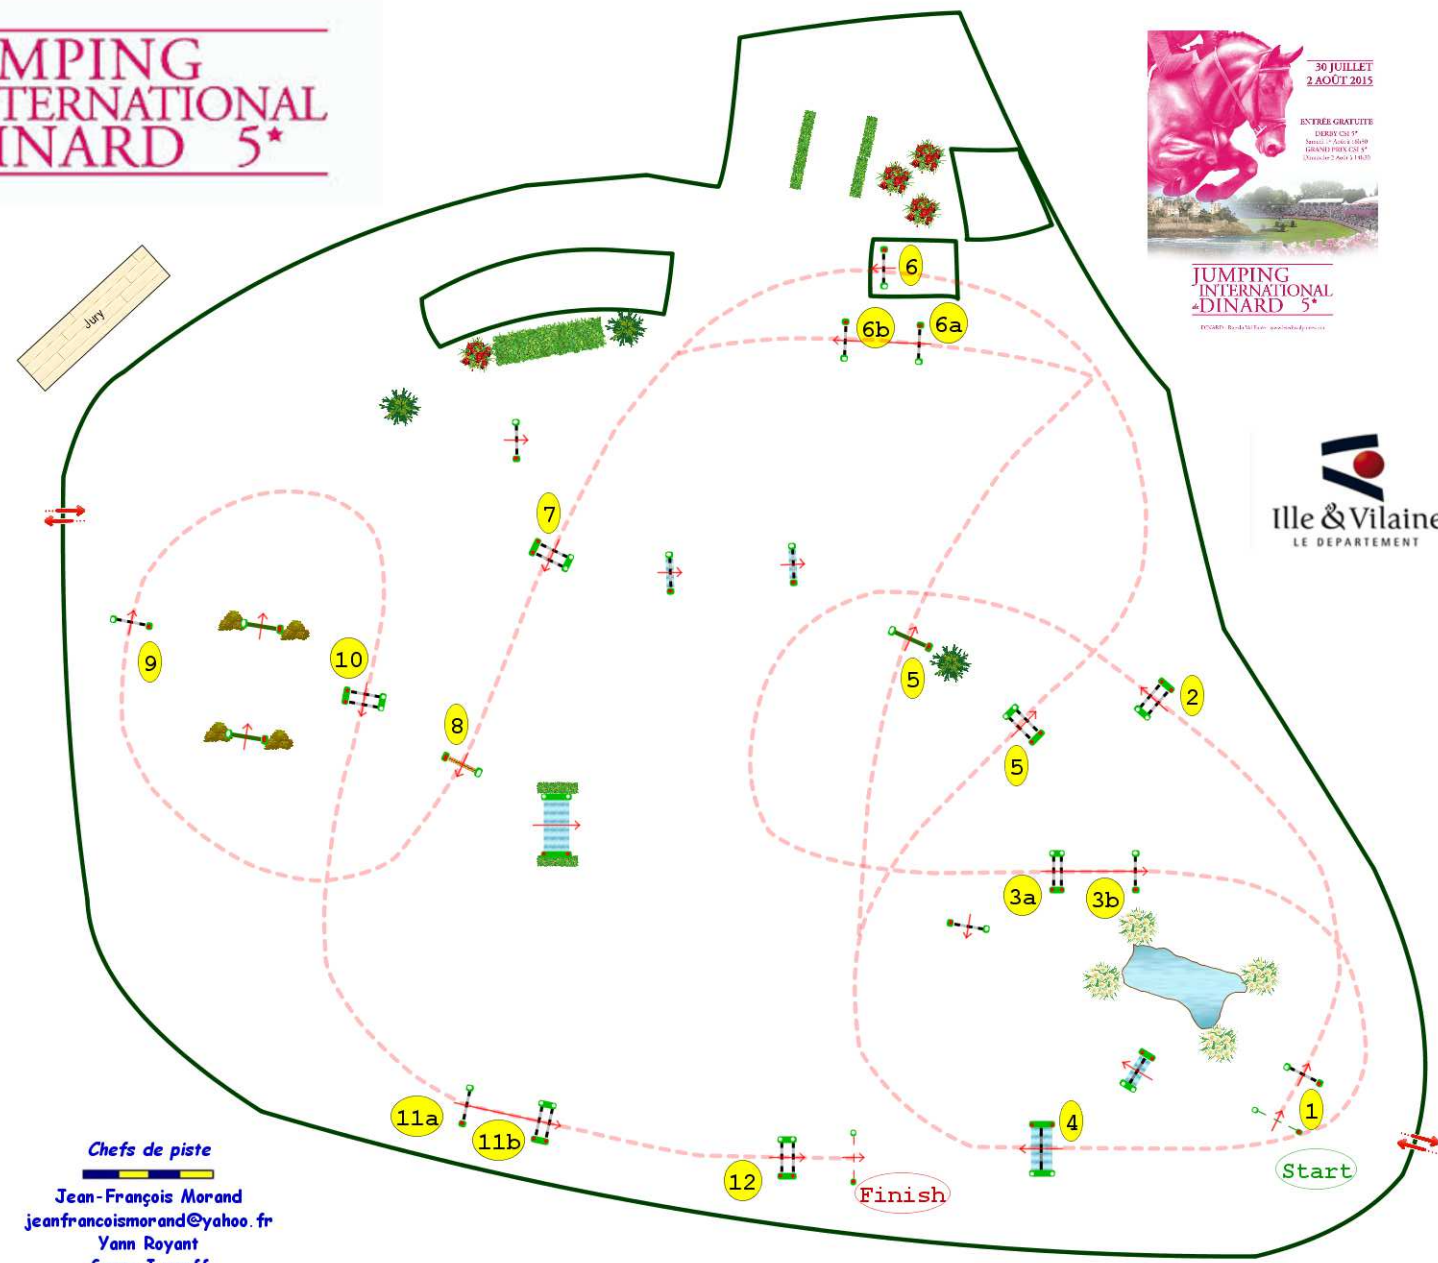

Type : CSI*****
Height : 1.45m
Class speed : 375m/m

Table of A against the penalties : clock
Article : 238.2.1
Length : 560.0m
Time allowed : 90s
Time limit : 180s

Table of Without jump-off penalties :

JUMPING INTERNATIONAL "DINARD" 5*

Chefs de piste
Jean-François Morand
jeanfrancoismorand@yahoo.fr
Yann Royant
Serge Ivanoff