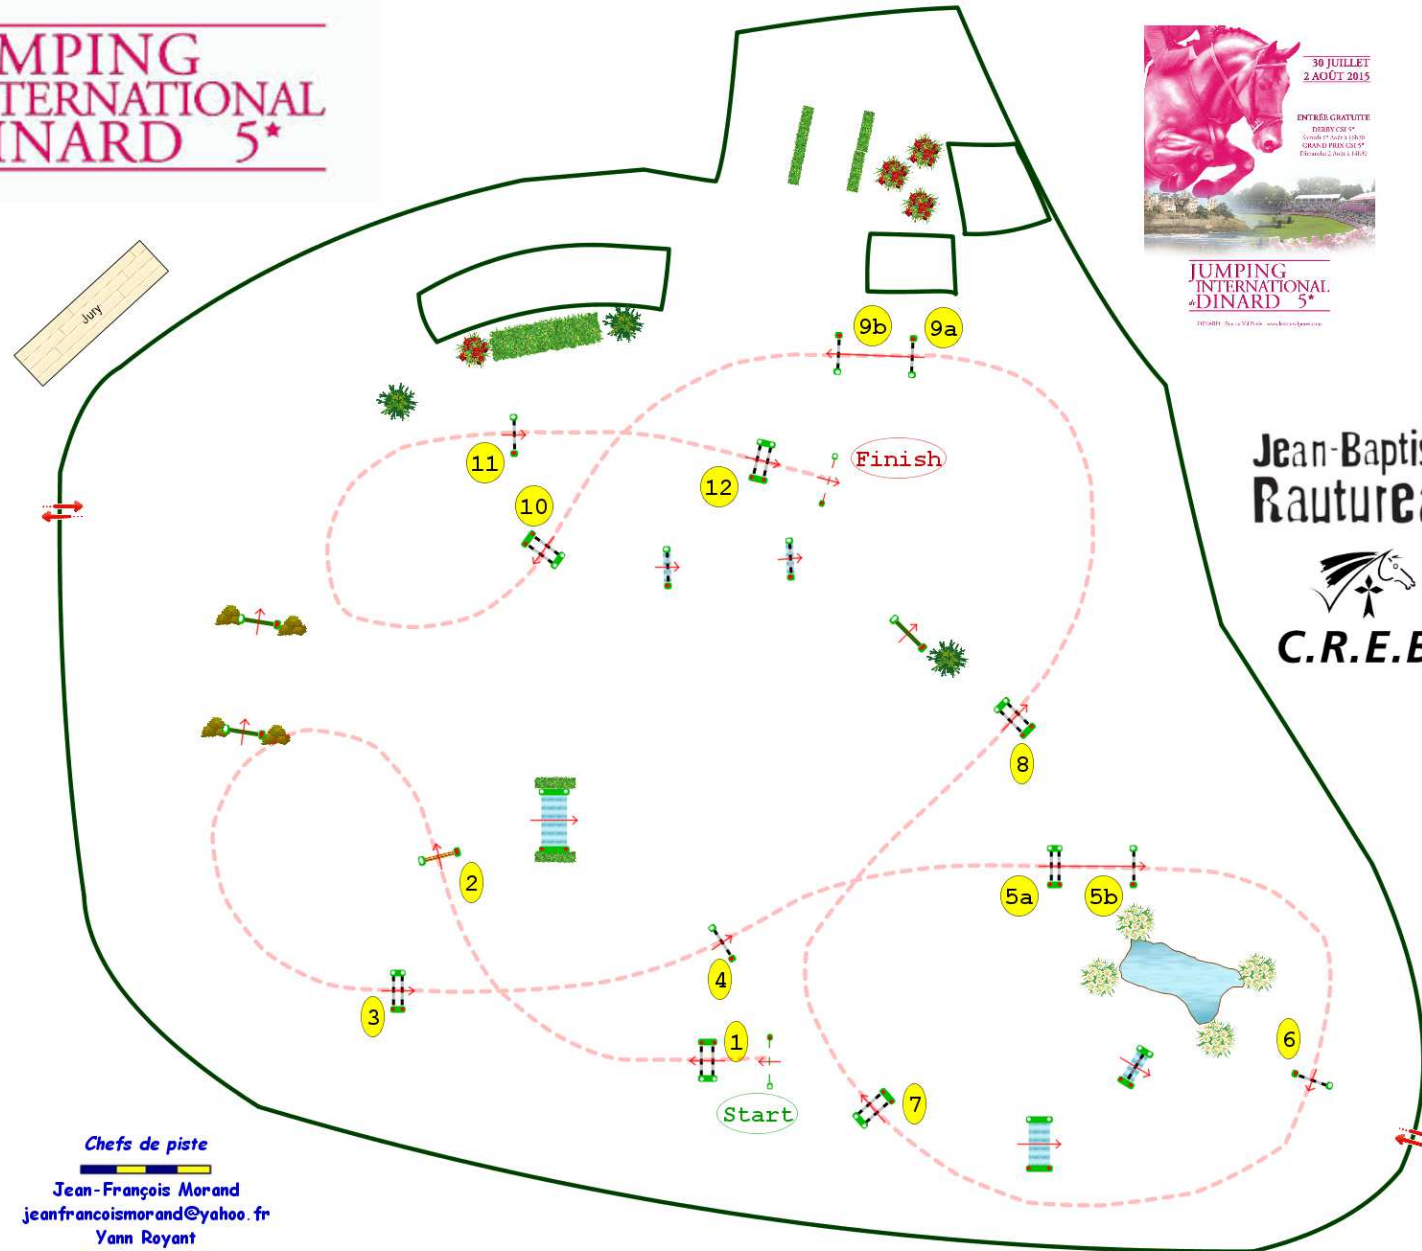

Type : CSI*
Height : 1.15m
Class speed : 350m/m

Table of A against the penalties : clock
Article : 238.2.1
Length : 520.0m
Time allowed : 90s
Time limit : 180s

Table of Without jump-off penalties :
n°23 = 1.25m - 09h45

JUMPING INTERNATIONAL "DINARD" 5*

Jean-Baptiste Rautureau

Chefs de piste

Jean-François Morand
jeanfrancoismorand@yahoo.fr
Yann Royant
Serge Ivanoff